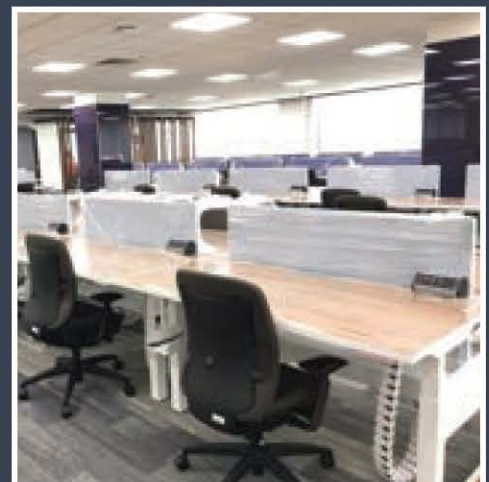

PROJECT IMAGES PAN INDIA