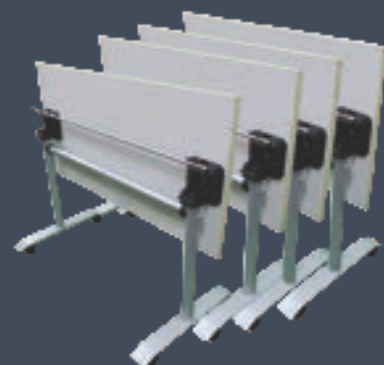

Product Code:
IS FT 02

- German Mechanism
- Stackable
- All Four Lockable Castors
- Colour: Metallic Silver Grey
- Modesty Panel Brackets (optional)

Available Sizes:

- 600 x 1200mm
- 750 x 1200mm
- 600 x 1600mm
- 750 x 1600mm

InnoFold

Product Code:
IS FT 03

- Premium Design
- Stackable
- All Four Lockable Castors
- Colour: White
- Modesty Panel Brackets (optional)

Suitable for table tops:

- Length: 1200 ~ 1800mm
- Width: 600 ~ 800mm

FOLDING TABLE

- Knob operated Folding Mechanism
- With Bookshelf
- All Four Lockable Castors
- Stackable
- Colour: White
- With Modesty Panel Brackets

Product Code:
IS FT 04

Suitable for table tops:
600x1200
600x1500
600x1800

Product Code:
IS DC 2601

To know more,
scan the QR

Desk Converter DC 01

- Minimum Height: 45mm
- Maximum Height: 405mm
- Table top size: 670mm X 470mm
- Height Adjustment: Manual
- Weight Capacity: 8 kg

FEATURES: